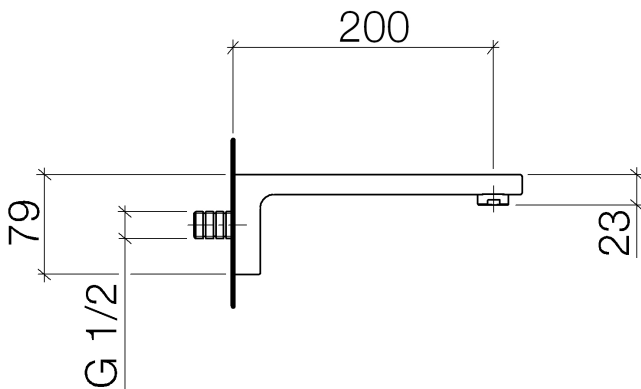

## Bathtub - LULU

Tub spout for wall-mounted installation - polished chrome

Article number: 13 801 710-00

- 7-7/8" Projection
- Round aerator
- 1-1/2" hole diameter
- 1/2" connection
- Plug-in connection mounting
- Water flow rate limited to max. 6.2 gpm
- Fittings group in compliance with DIN 4109: 2

## Dimensional drawing

All dimensions in mm / inch = mm x 0,0394

Bathtub - LULU  
Tub spout for wall-mounted installation - polished chrome  
Article number: 13 801 710-00

### Flow rate chart

Bathtub - LULU  
Tub spout for wall-mounted installation - polished chrome  
Article number: 13 801 710-00