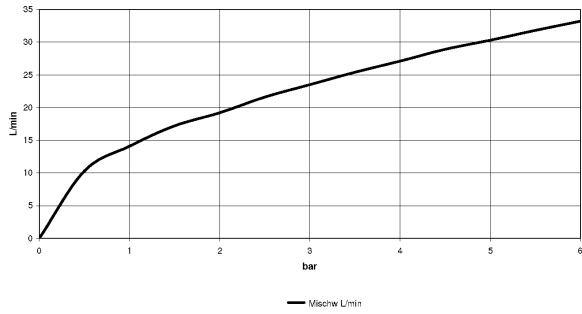

Bathtub - LULU
Tub spout for wall-mounted installation - polished chrome
Article number: 13 801 710-00

Flow rate chart