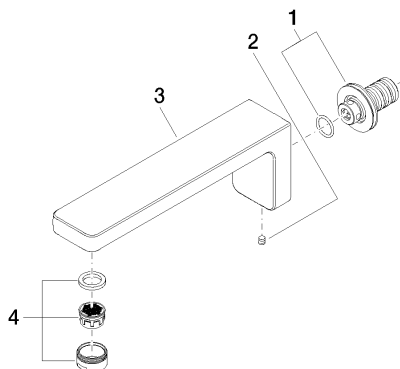

Bathtub - LULU
Tub spout for wall-mounted installation - polished chrome
Article number: 13 801 710-00

Other surface finishes

platinum matte
13 801 710-06

More custom finish options are available via special production (xTra Service). Please see our finish matrix for availability and pricing or contact a Dornbracht representative.

Required article

35 080 970-90 0010
Rough-in adapter -

Spare parts list

Number	Item Number	Designation	Number of units